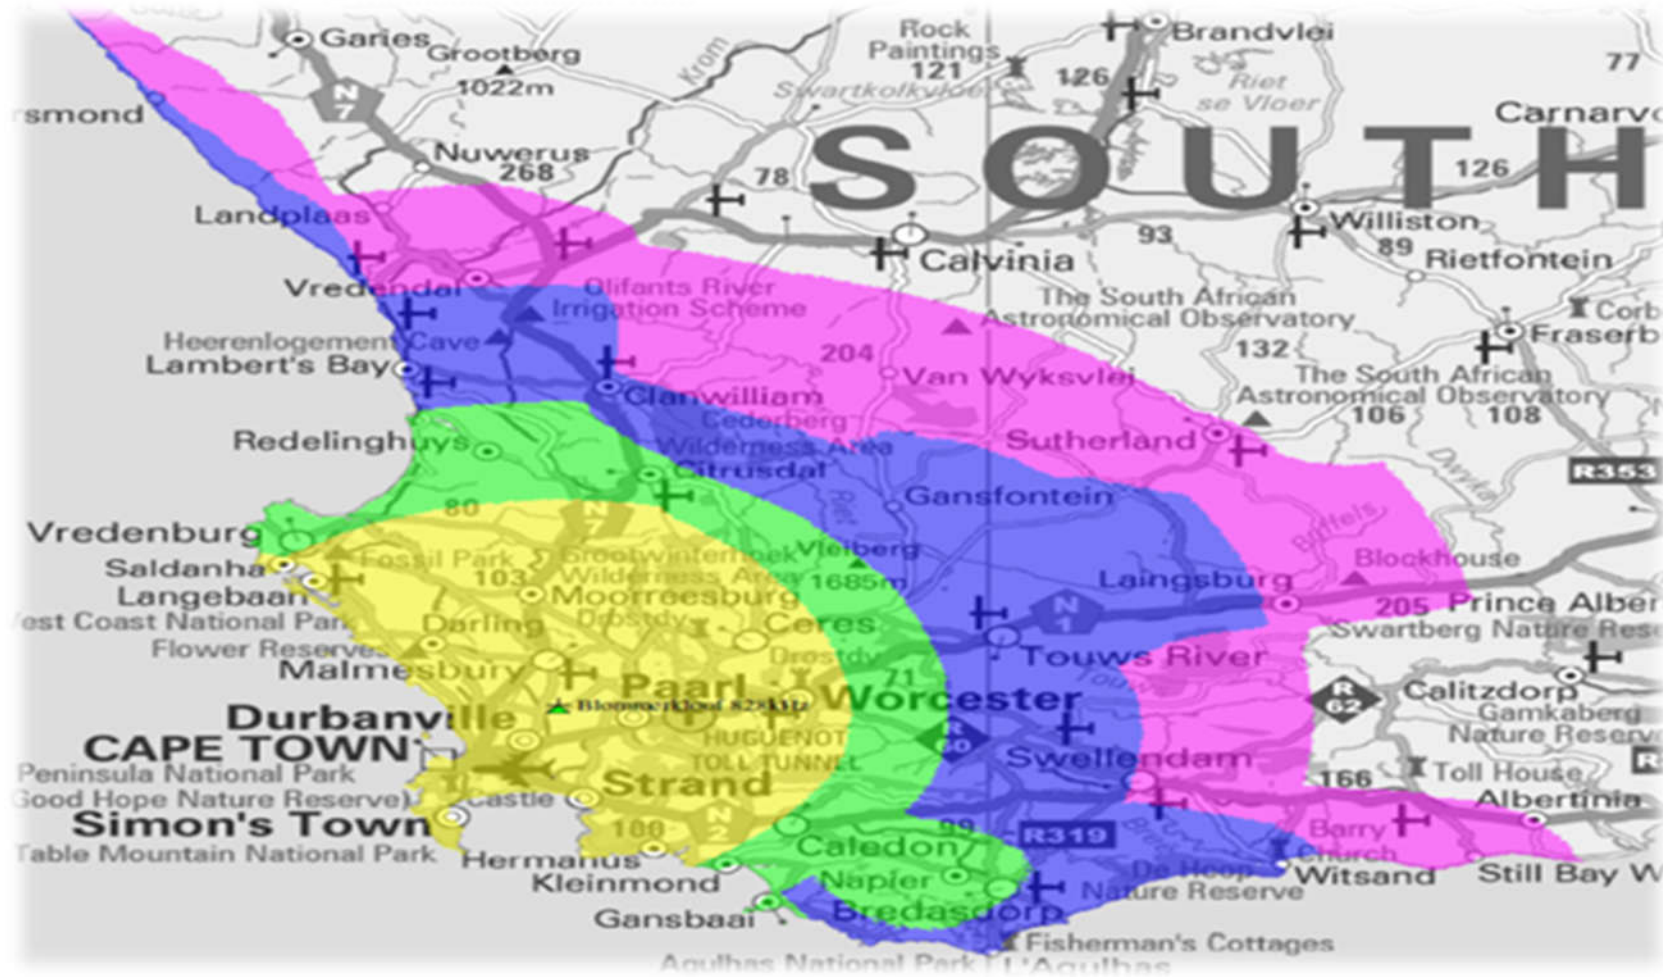

MAGIC 828 - DAYTIME COVERAGE FOOTPRINT

Prepared by: LS of South Africa Radio Communications (Pty) Ltd.